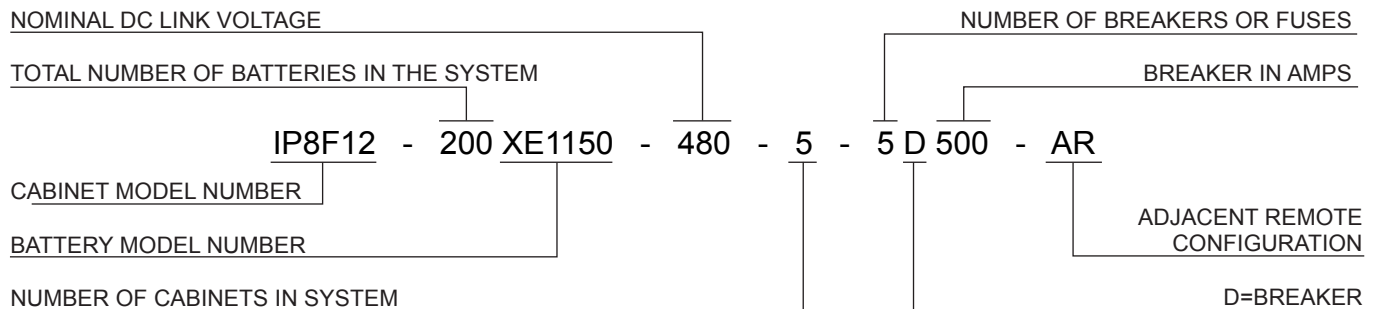

Example Model Number for a Multi Cabinet System

IP8F12-200XE1150-480-5-5D500-AR

FRONT TERMINAL BATTERY MODEL NUMBERS

ENERSYS PURE LEAD	
12XE1150F	XE1150
12XE1110F	XE1110
12XE1010F	XE1010

C&D DYNASTY SERIES	
UPS12-700MRF	D700
UPS12-615MRF	D615

C&D PURE LEAD	
UPS12-705PLPF	PLP705

Effective Date: 03/13/20

An Investment in Reliability.

IntraPack Industries • 10650 Markison Road • Dallas, Texas 75238 - 1338
Tel: 214-348-7105 • Fax: 214-348-7115 • Email: sales@IntraPack.com