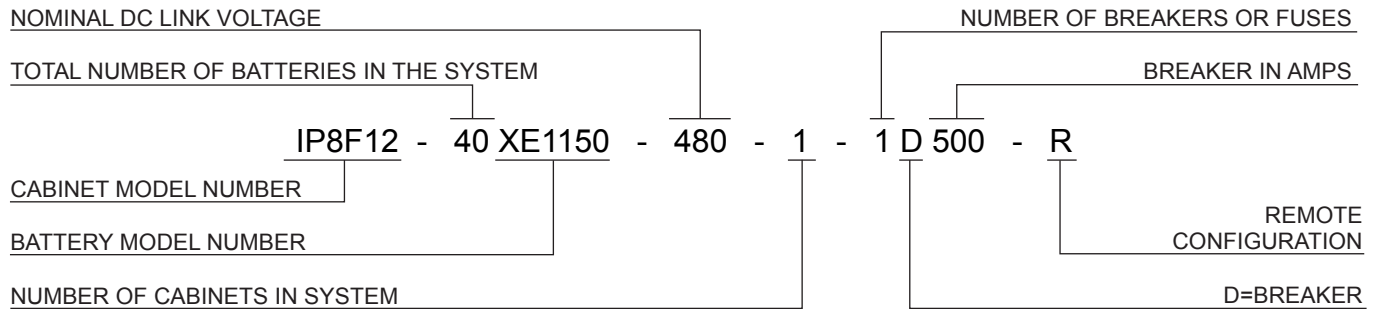

# IntraPack Battery Cabinet Model Number Break Down

For 12 Volt Front Terminal Batteries

## Example Model Number for a Single Cabinet System

IP8F12-40XE1150-480-1-1D500-R