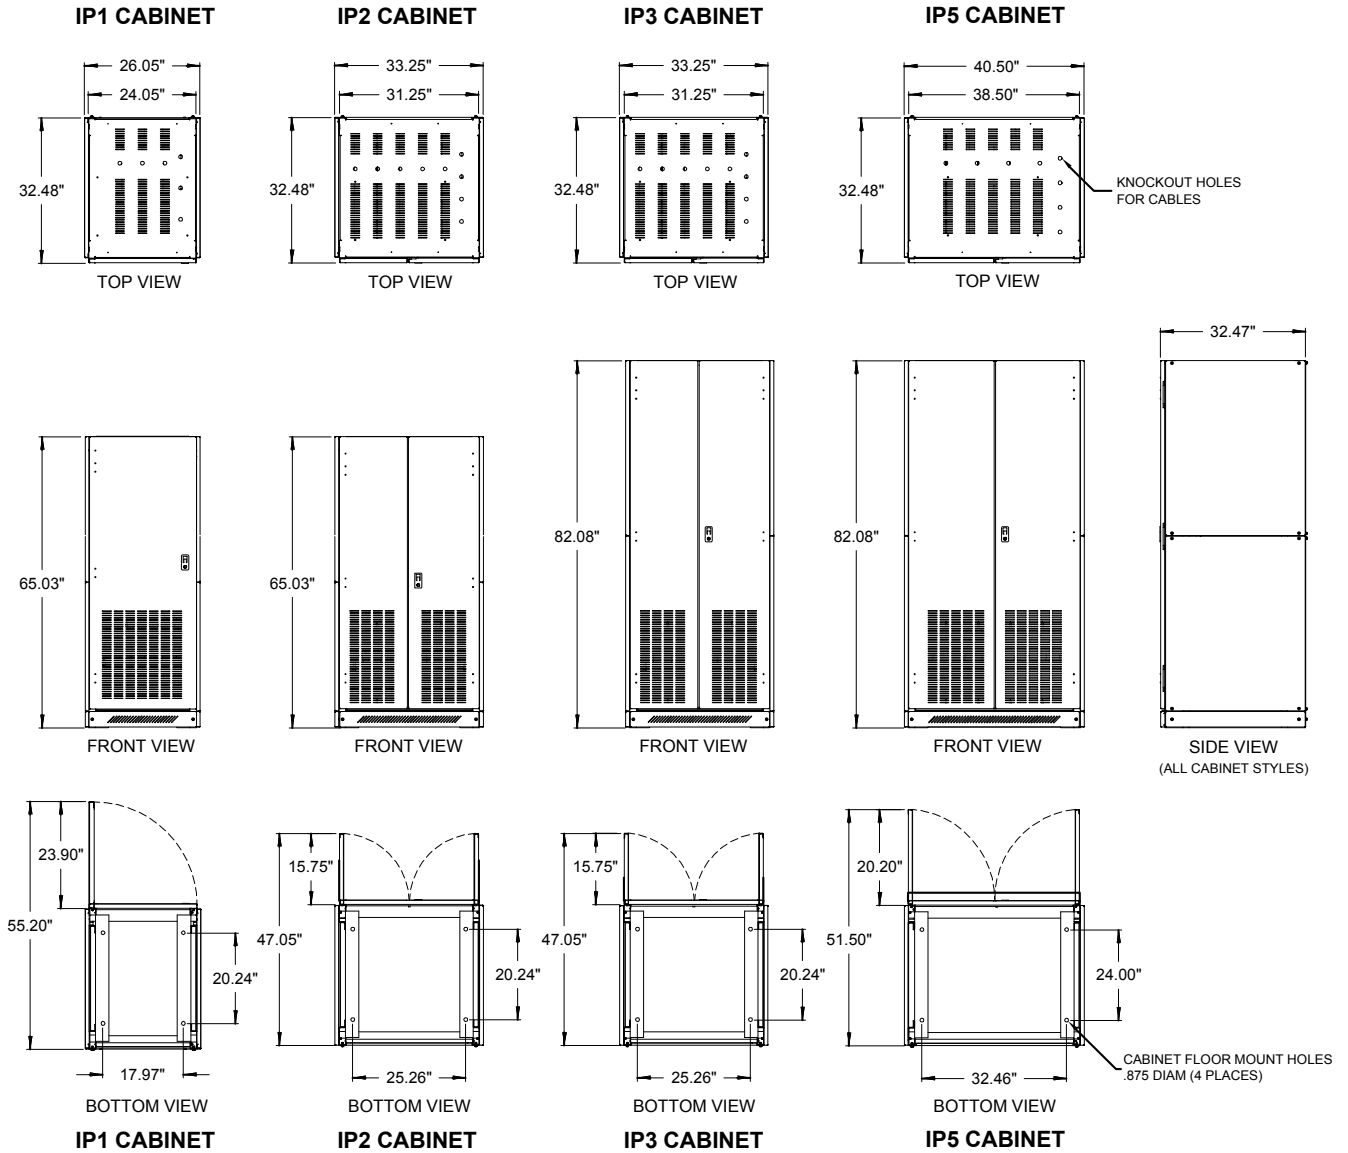

# IntraPack Max Battery Chart

Interstate Powercare  
MQ Batteries

Effective Date: 01/20/11

Bulletin Number: 110210-1

MAXIMUM NUMBER OF BATTERIES PER CABINET				
	MQ3300 (111 lbs)	MQ3000 (110 lbs)	MQ2400 (80 lbs)	MQ1800 (60 lbs)
<b>IP5</b>	<b>40</b>	<b>40</b>	<b>40</b>	<b>40</b>
WT (lbs) W/ BATTS	<b>4980</b>	<b>4940</b>	<b>3740</b>	<b>2940</b>
<b>IP3</b>	<b>32</b>	<b>32</b>	<b>32</b>	<b>32</b>
WT (lbs) W/ BATTS	<b>4022</b>	<b>3990</b>	<b>3030</b>	<b>2390</b>
<b>IP2</b>	<b>24</b>	<b>24</b>	<b>24</b>	<b>24</b>
WT (lbs) W/ BATTS	<b>3054</b>	<b>3030</b>	<b>2310</b>	<b>1830</b>
<b>IP1</b>	<b>18</b>	<b>18</b>	<b>18</b>	<b>18</b>
WT (lbs) W/ BATTS	<b>2313</b>	<b>2295</b>	<b>1755</b>	<b>1395</b>